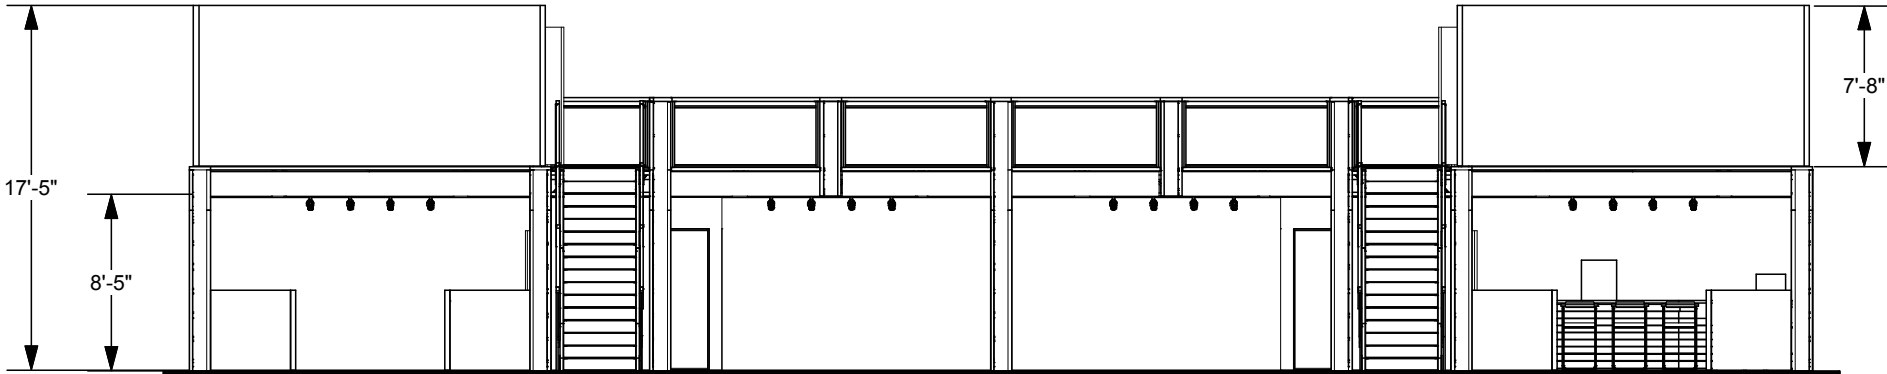

FRONT VIEW

DRAWN BY: LH

DESIGN : Monster Energy

DATE:

REFERENCE: 50x80

The designs shown herein are protected by copyright and other laws. This document is to be maintained in confidence. No portion of the information or design shown herein may be reproduced, electronically or otherwise, nor may any display be made from this design without written consent .