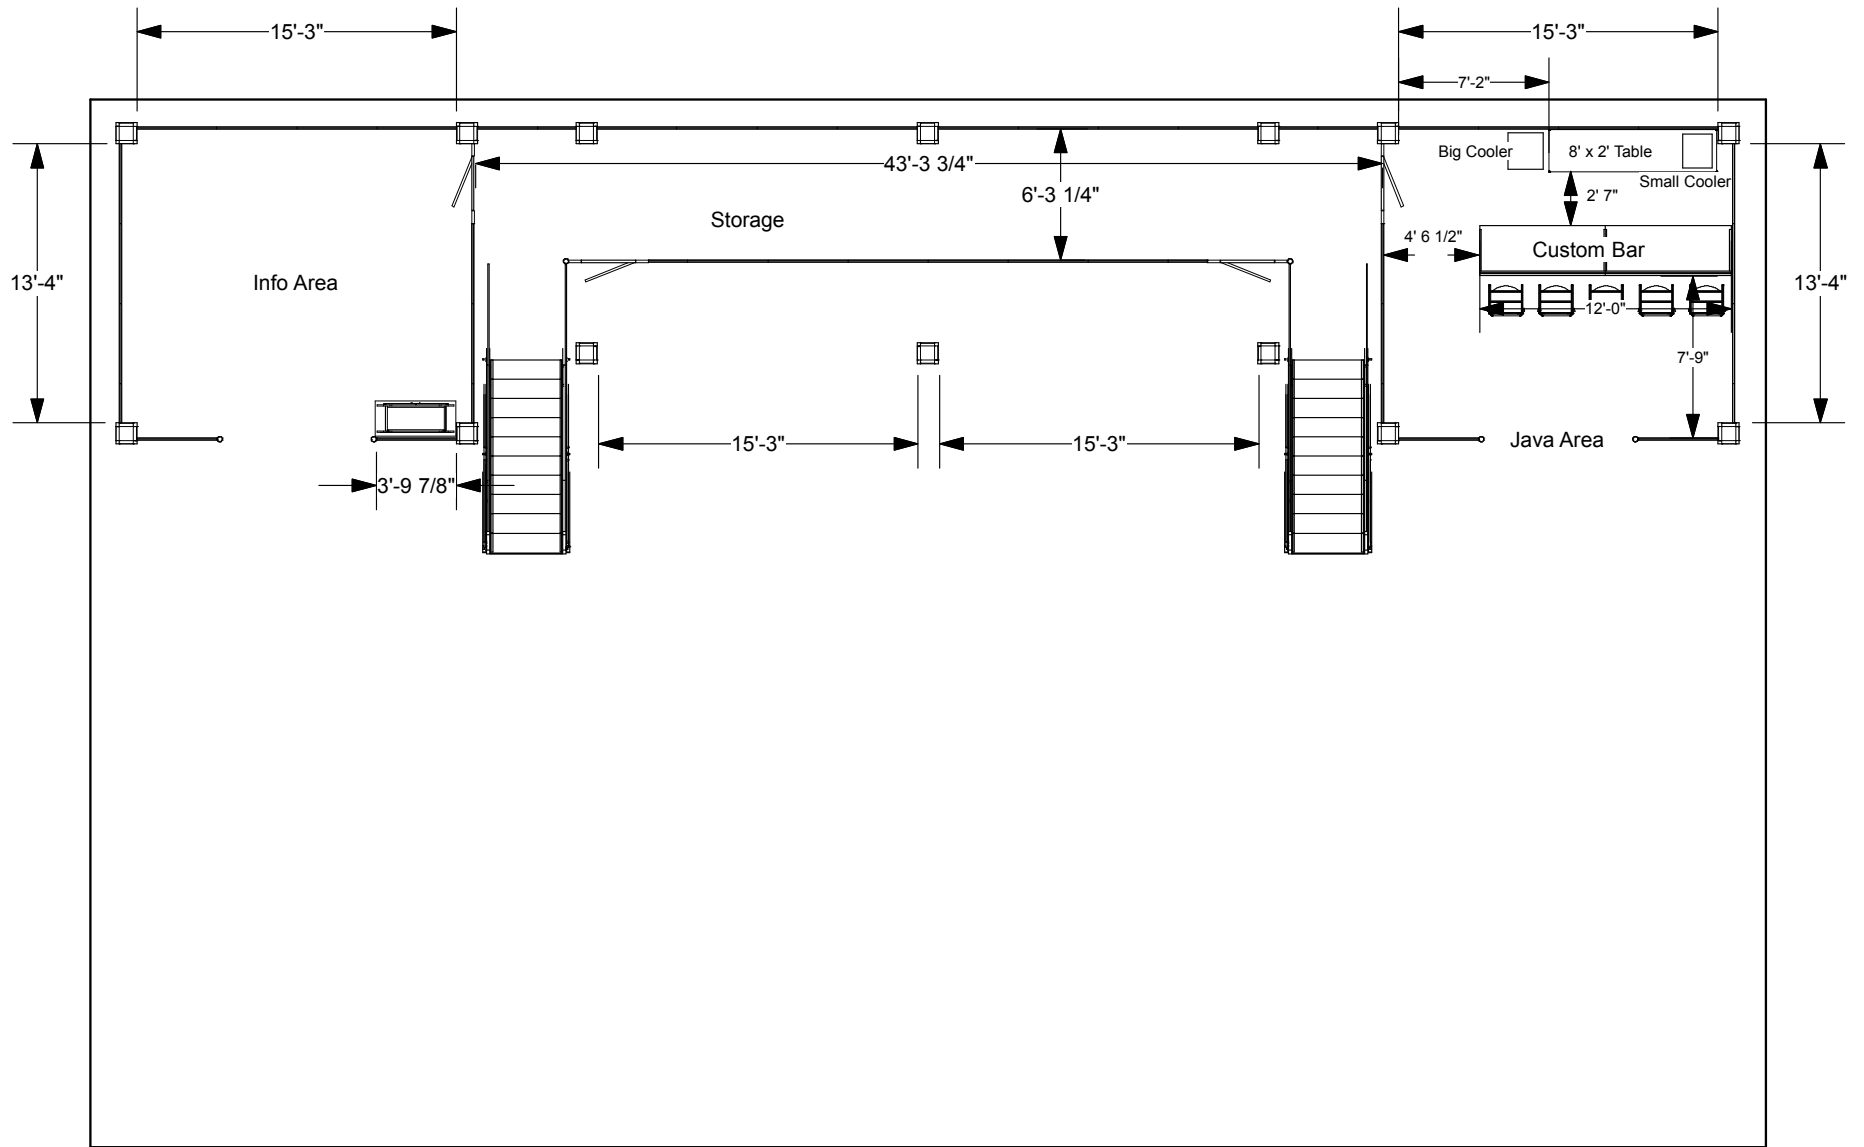

LOWER FLOOR PLAN

DRAWN BY: LH

DESIGN : Monster Energy

DATE: 09/18/17

REFERENCE: 50x80

© 2017

The designs shown herein are protected by copyright and other laws. This document is to be maintained in confidence. No portion of the information or design shown herein may be reproduced, electronically or otherwise, nor may any display be made from this design without written consent .