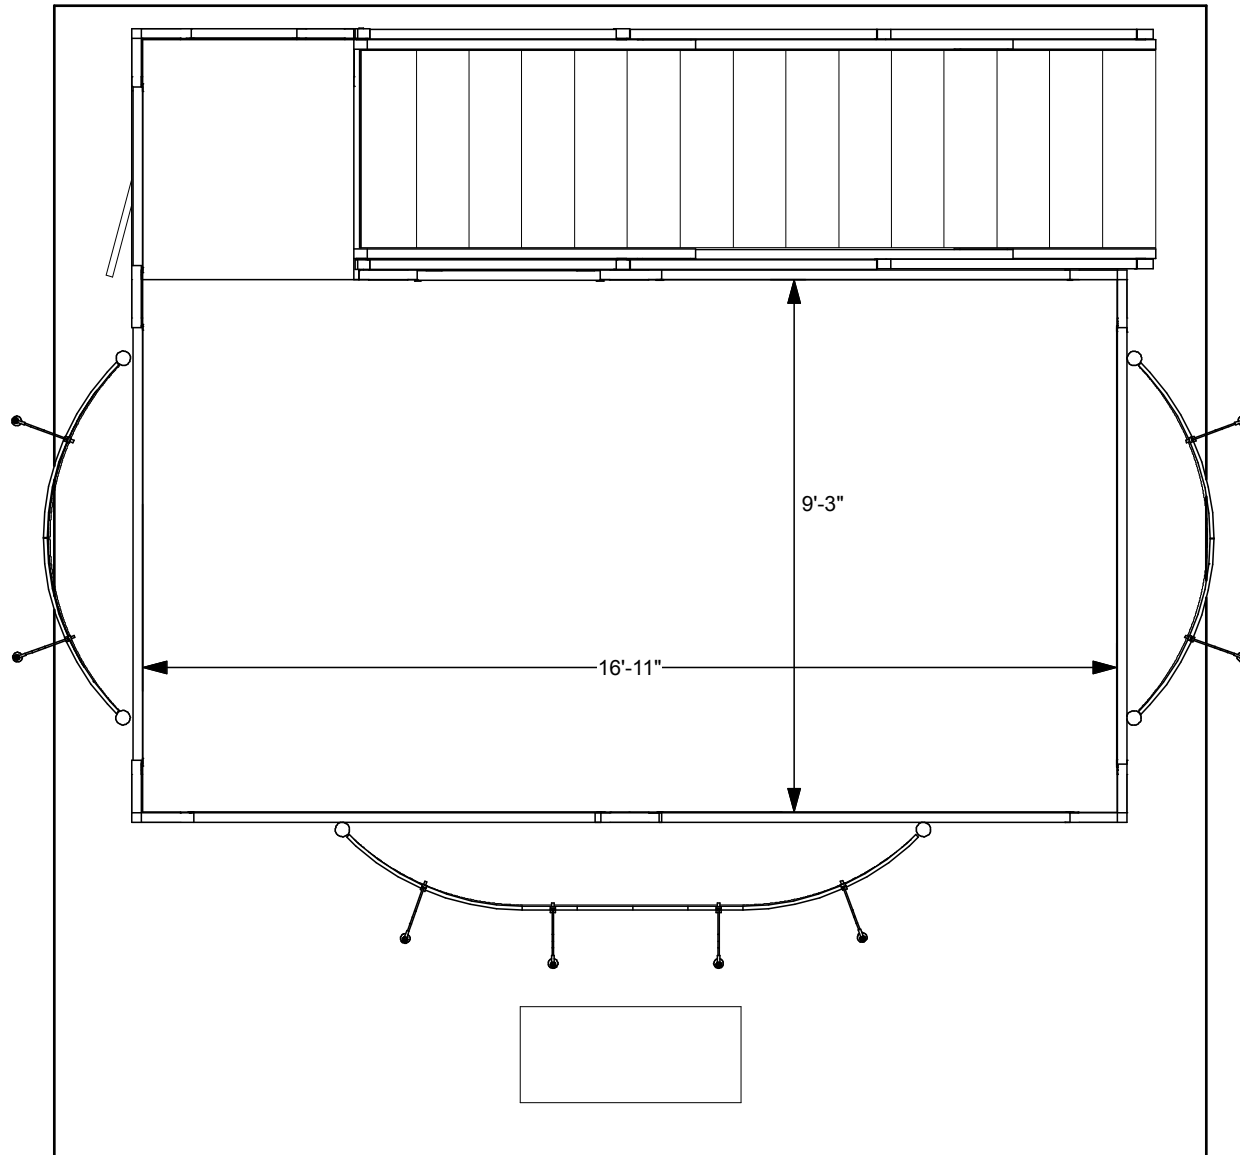

DRAWN BY: LH

DESIGN : DD917-LSS-HP

DATE: 04/21/2020

REFERENCE: 20X20

© 2020

The designs shown herein are protected by copyright and other laws. This document is to be maintained in confidence. No portion of the information or design shown herein may be reproduced, electronically or otherwise, nor may any display be made from this design without written consent.