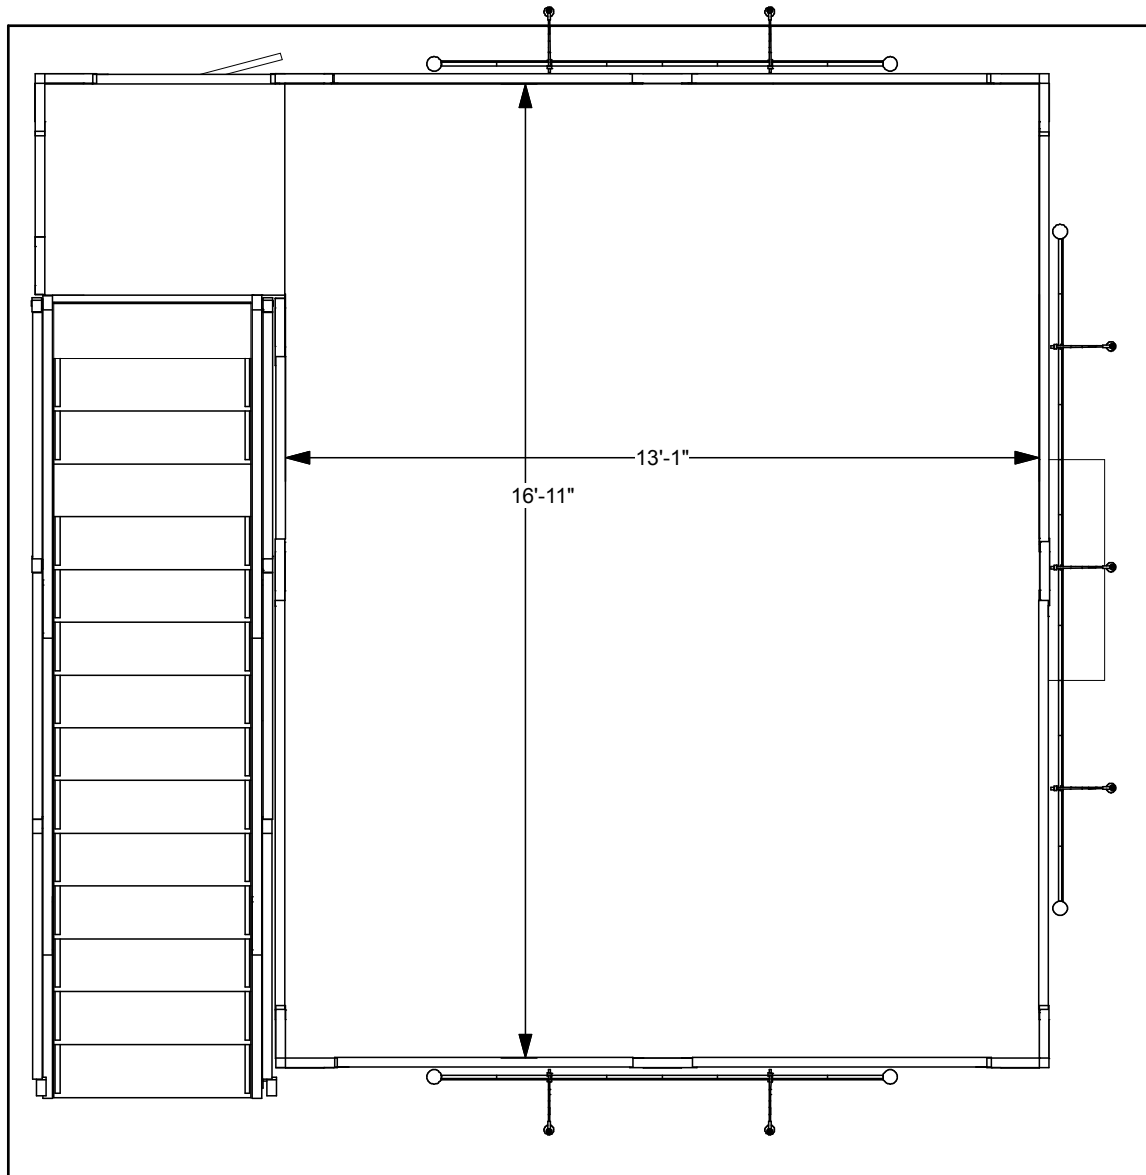

DRAWN BY: LH

DESIGN : DD1317-LSS-RG

DATE: 04/21/2020

REFERENCE: 20X20

© 2020

The designs shown herein are protected by copyright and other laws. This document is to be maintained in confidence. No portion of the information or design shown herein may be reproduced, electronically or otherwise, nor may any display be made from this design without written consent.