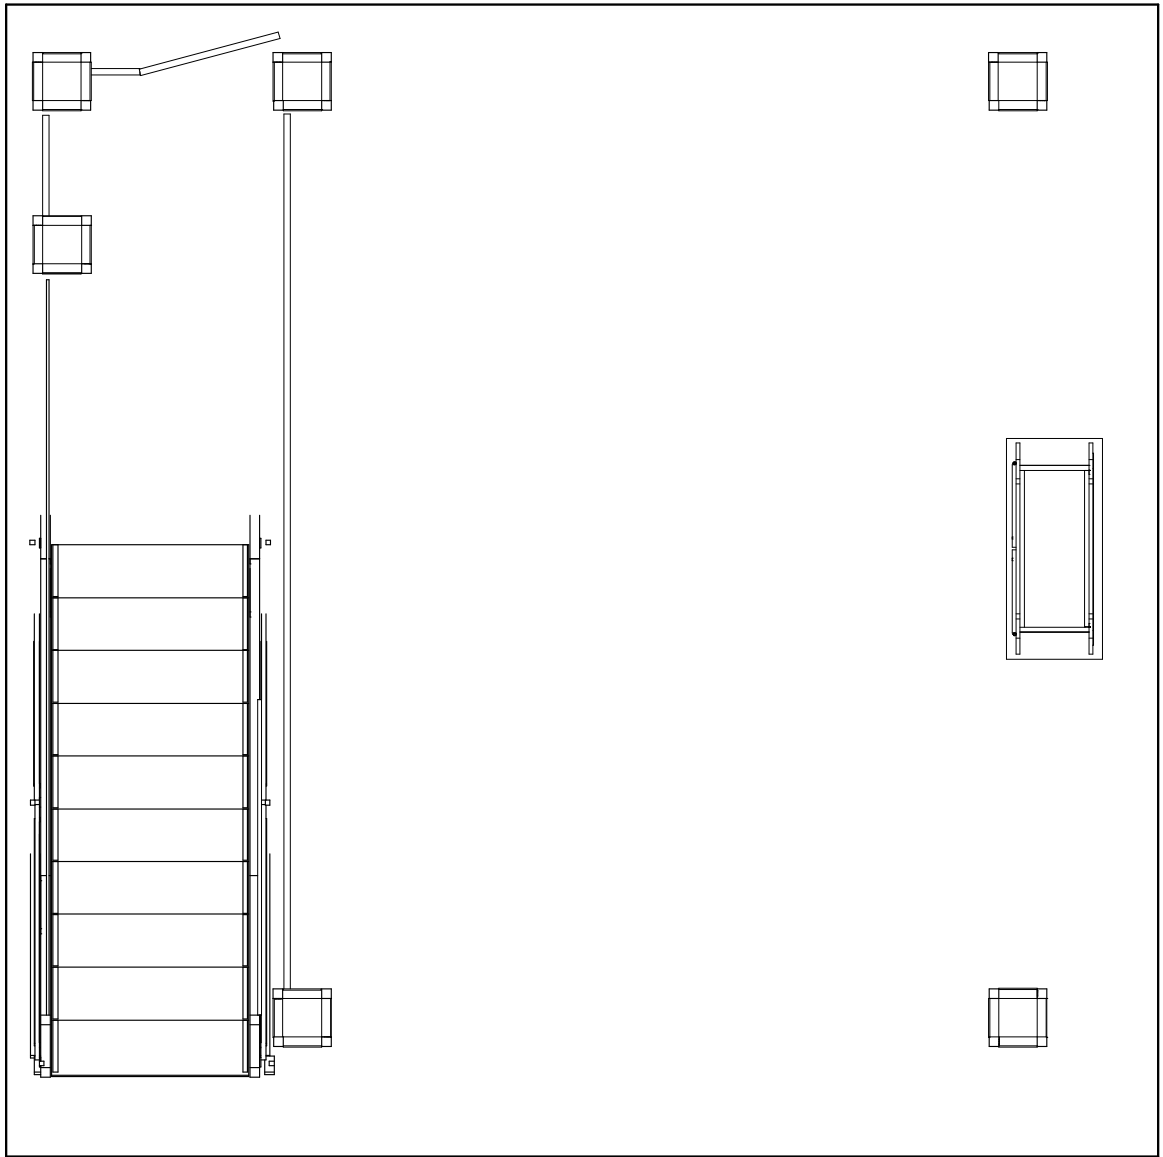

DRAWN BY: LH

DESIGN : DD1317-LSS-RG

DATE: 04/21/2020

REFERENCE: 20X20

© 2020

The designs shown herein are protected by copyright and other laws. This document is to be maintained in confidence. No portion of the information or design shown herein may be reproduced, electronically or otherwise, nor may any display be made from this design without written consent.