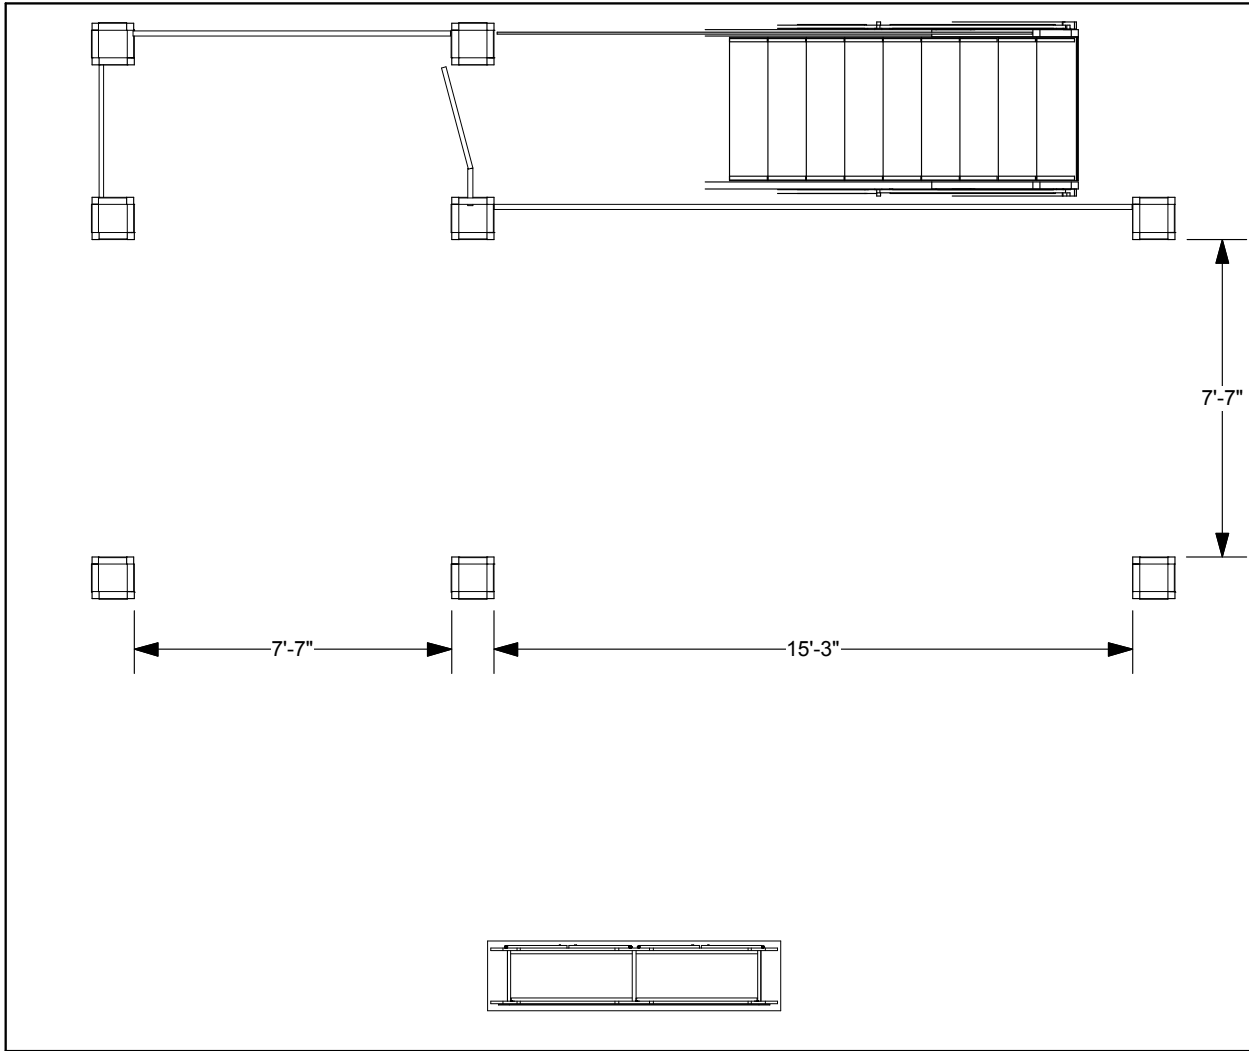

DRAWN BY: LH

DESIGN : DD926

DATE: 05/01/20

REFERENCE: 25x30

© 2020

The designs shown herein are protected by copyright and other laws. This document is to be maintained in confidence. No portion of the information or design shown herein may be reproduced, electronically or otherwise, nor may any display be made from this design without written consent.