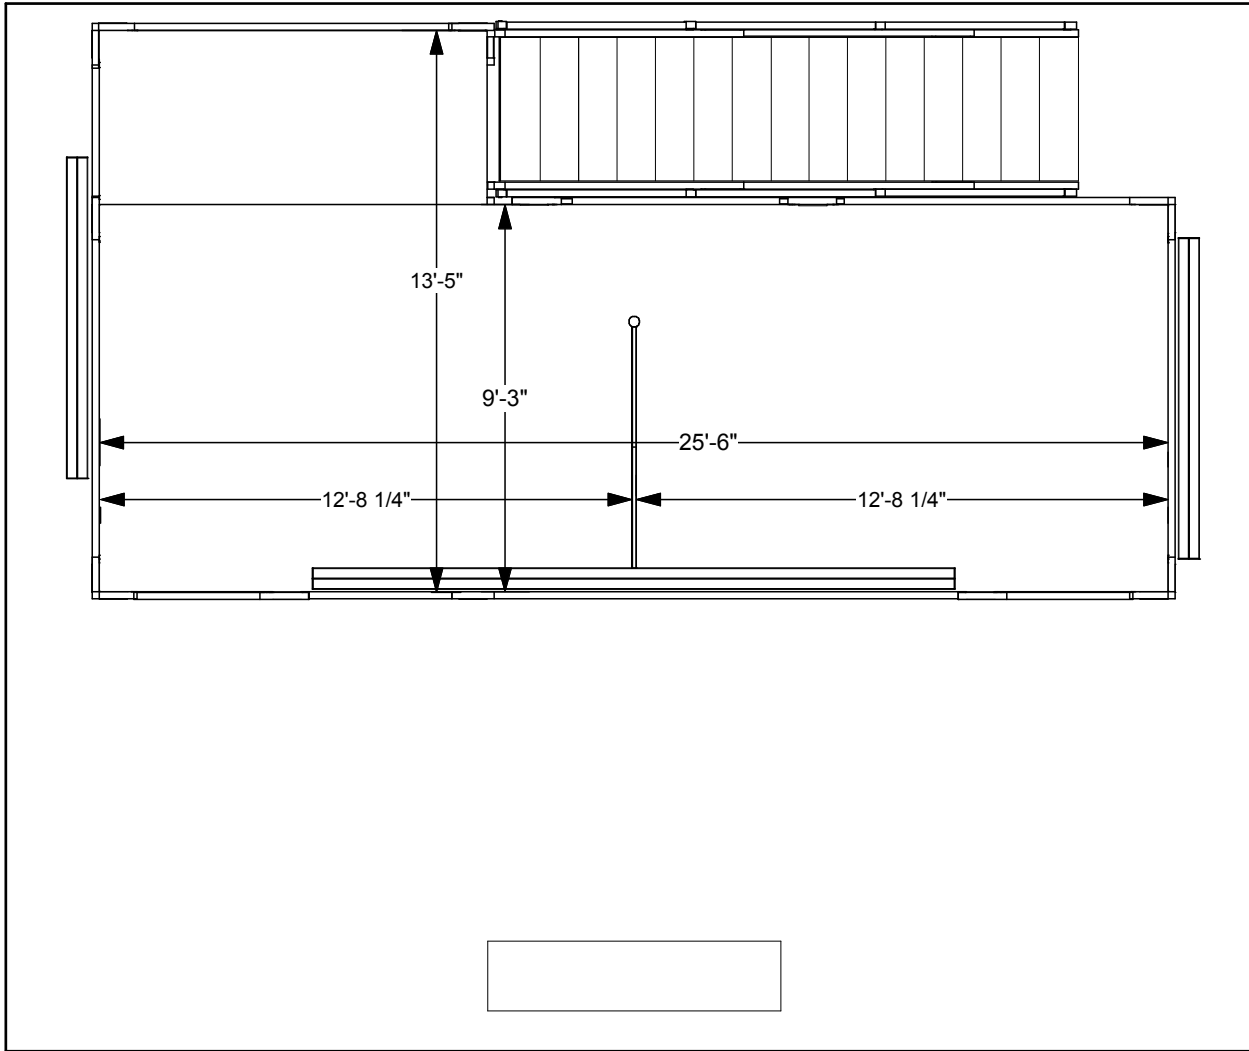

DRAWN BY: LH

DESIGN : DD926

DATE: 05/01/20

REFERENCE: 25x30

© 2020

The designs shown herein are protected by copyright and other laws. This document is to be maintained in confidence. No portion of the information or design shown herein may be reproduced, electronically or otherwise, nor may any display be made from this design without written consent.