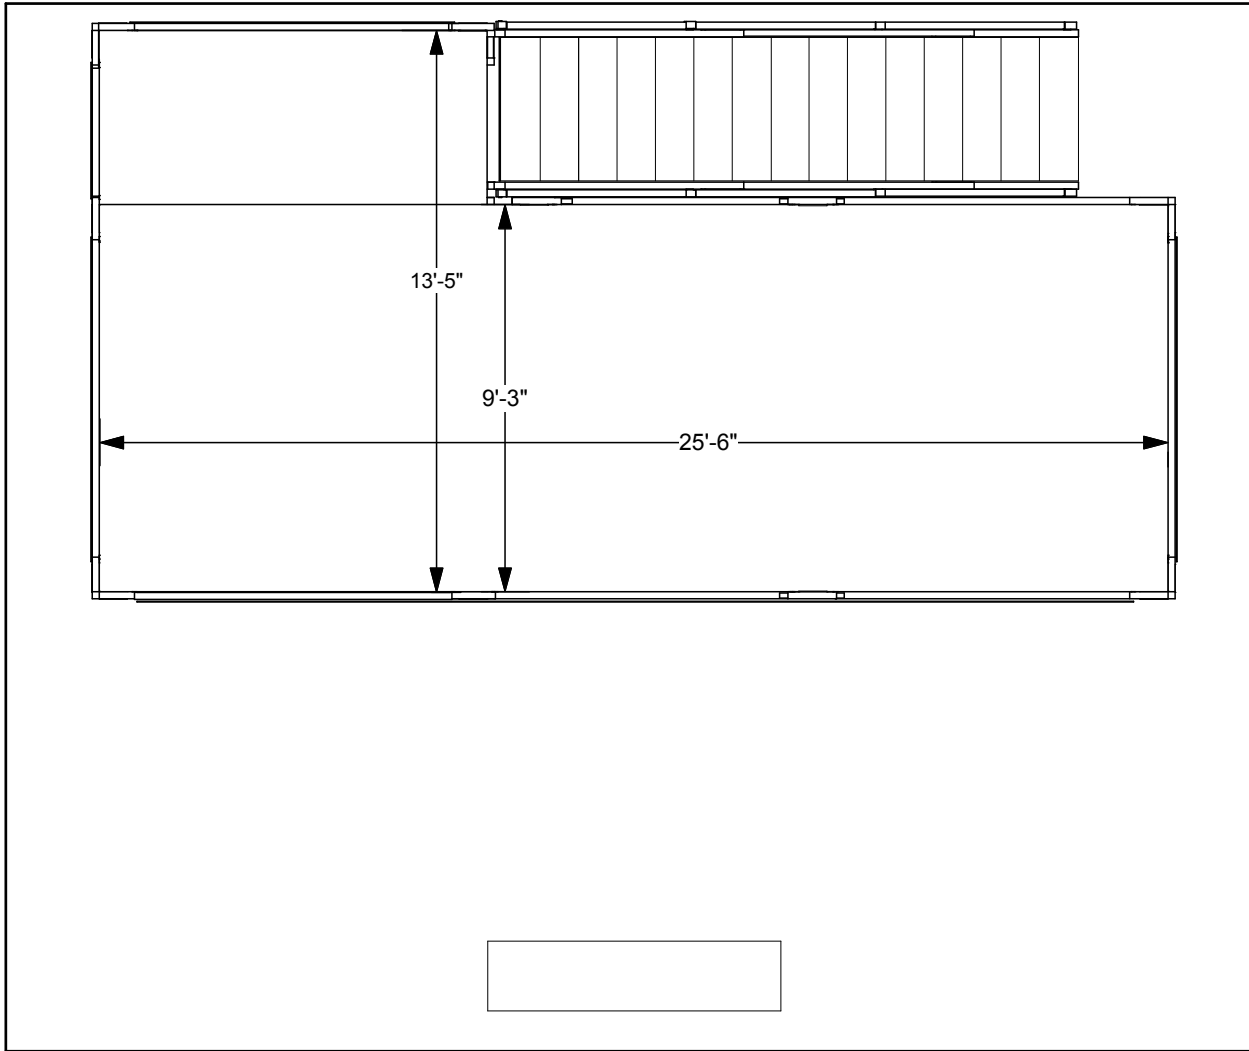

DRAWN BY: LH

DESIGN : DD926

DATE: 05/01/20

REFERENCE: 25x30

© 2020

The designs shown herein are protected by copyright and other laws. This document is to be maintained in confidence. No portion of the information or design shown herein may be reproduced, electronically or otherwise, nor may any display be made from this design without written consent.