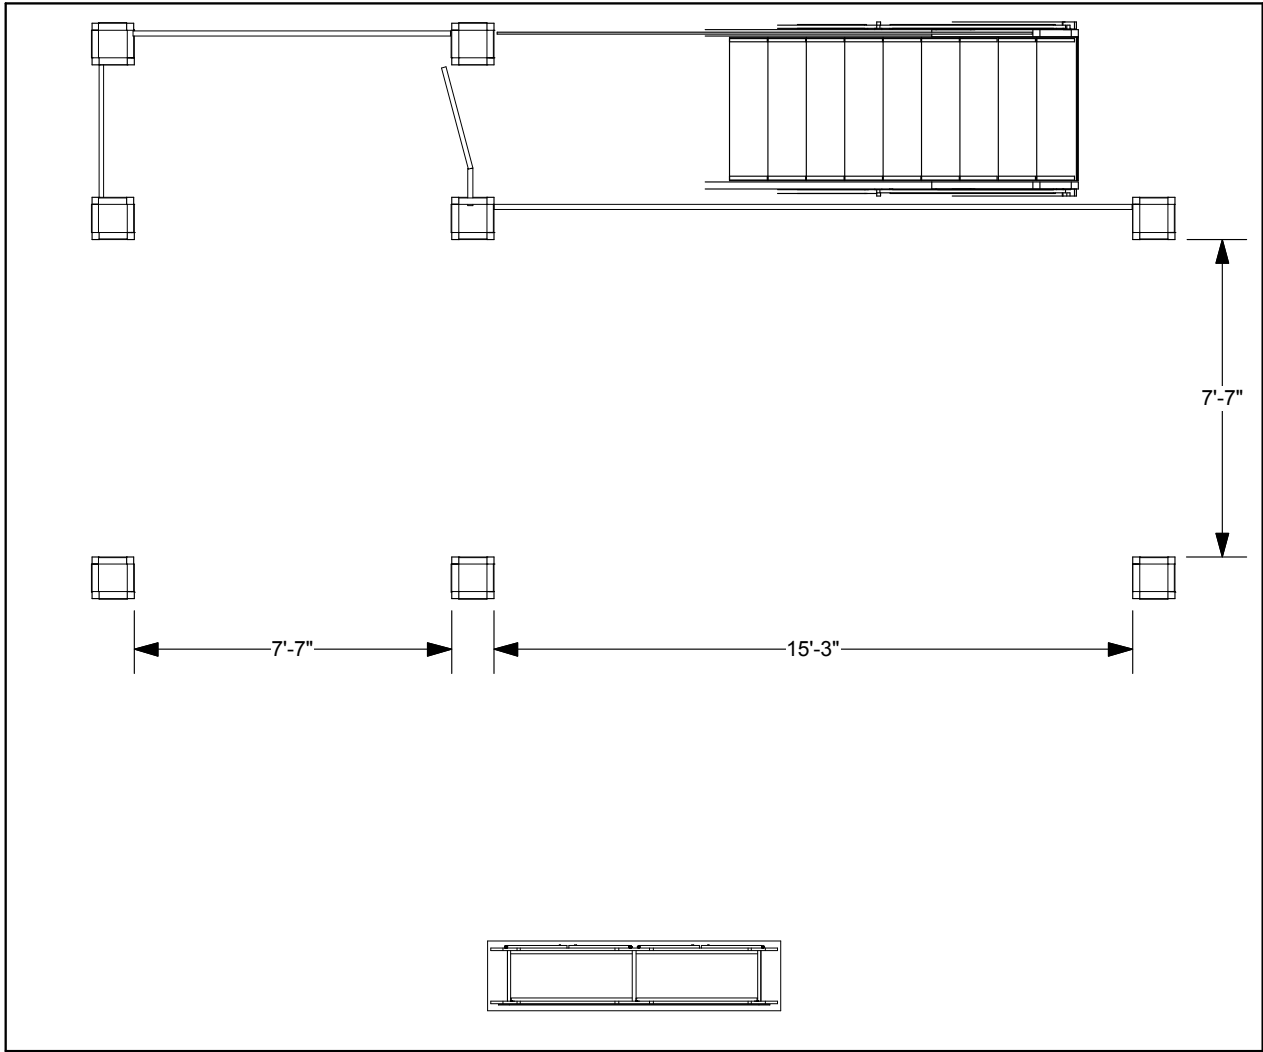

DRAWN BY: LH

DESIGN : DD926

DATE: 05/01/20

REFERENCE: 25x30

© 2020

The designs shown herein are protected by copyright and other laws. This document is to be maintained in confidence. No portion of the information or design shown herein may be reproduced, electronically or otherwise, nor may any display be made from this design without written consent.