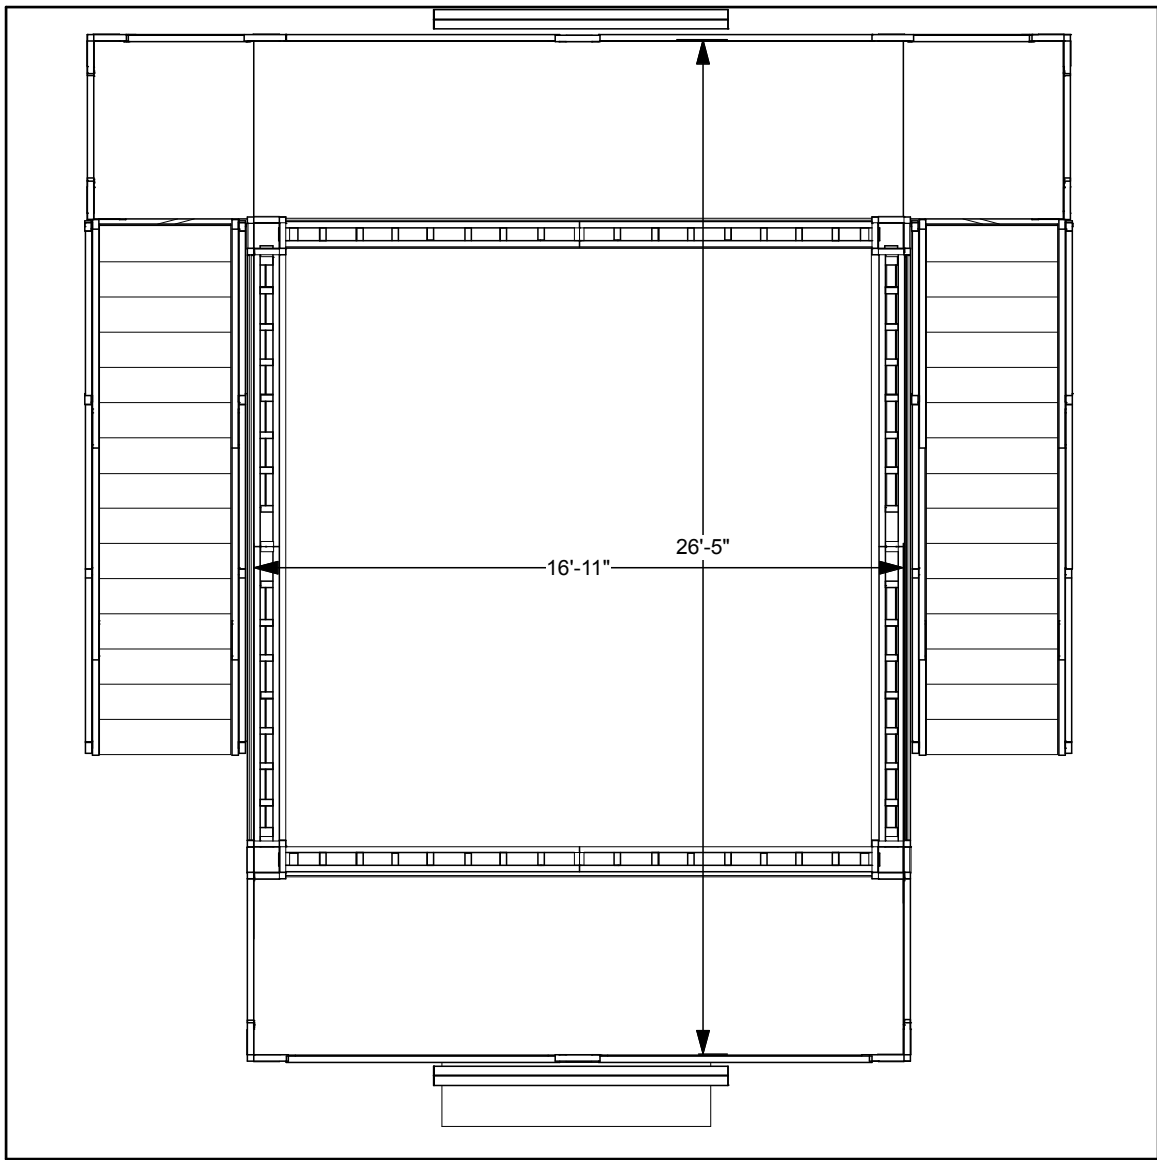

DRAWN BY: LH

DESIGN : DD1727

DATE: 05/01/20

REFERENCE: 30x30

© 2020

The designs shown herein are protected by copyright and other laws. This document is to be maintained in confidence. No portion of the information or design shown herein may be reproduced, electronically or otherwise, nor may any display be made from this design without written consent.