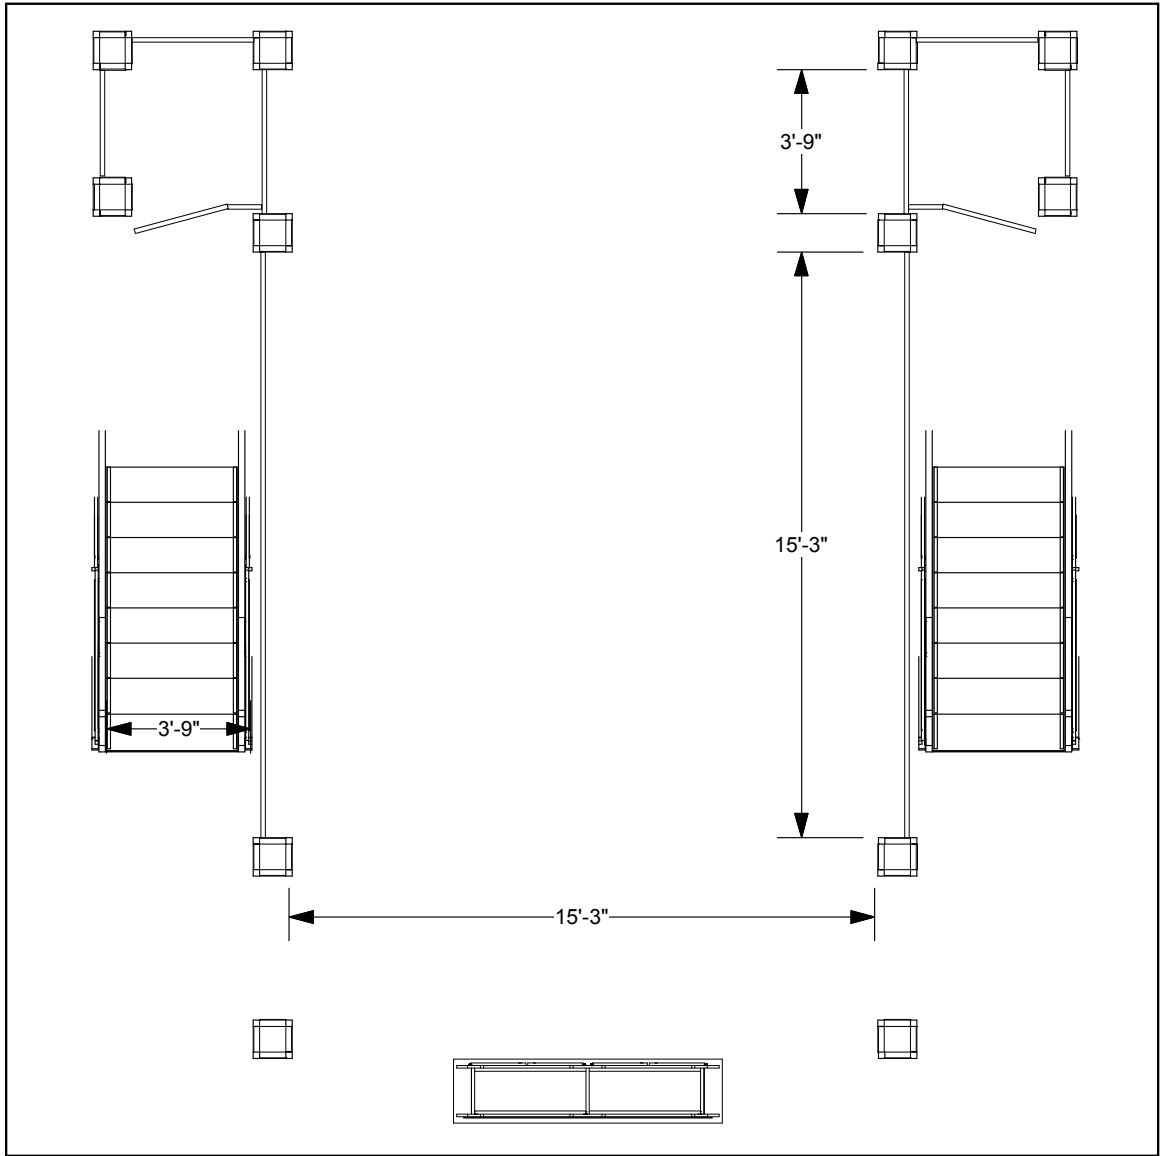

DRAWN BY: LH

DESIGN : DD1727

DATE: 05/01/20

REFERENCE: 30x30

© 2020

The designs shown herein are protected by copyright and other laws. This document is to be maintained in confidence. No portion of the information or design shown herein may be reproduced, electronically or otherwise, nor may any display be made from this design without written consent.