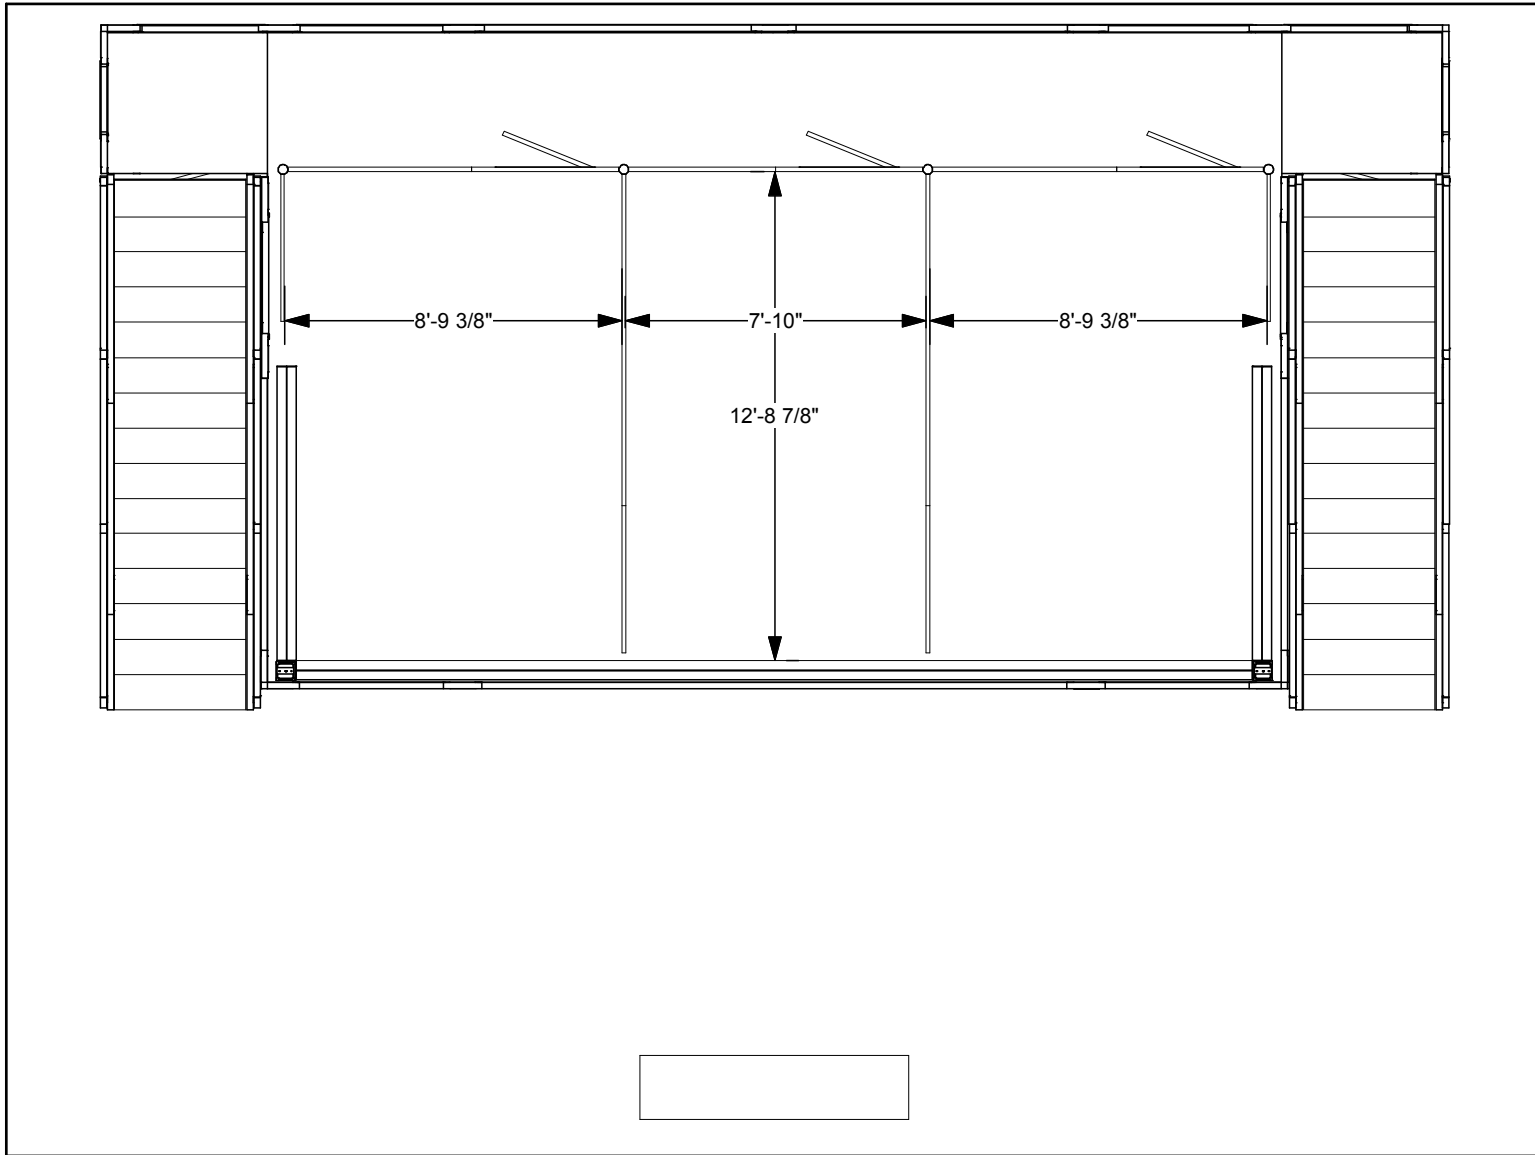

DRAWN BY: LH

DESIGN : DD1727

DATE: 05/15/20

REFERENCE: 25x30

© 2020

The designs shown herein are protected by copyright and other laws. This document is to be maintained in confidence. No portion of the information or design shown herein may be reproduced, electronically or otherwise, nor may any display be made from this design without written consent.