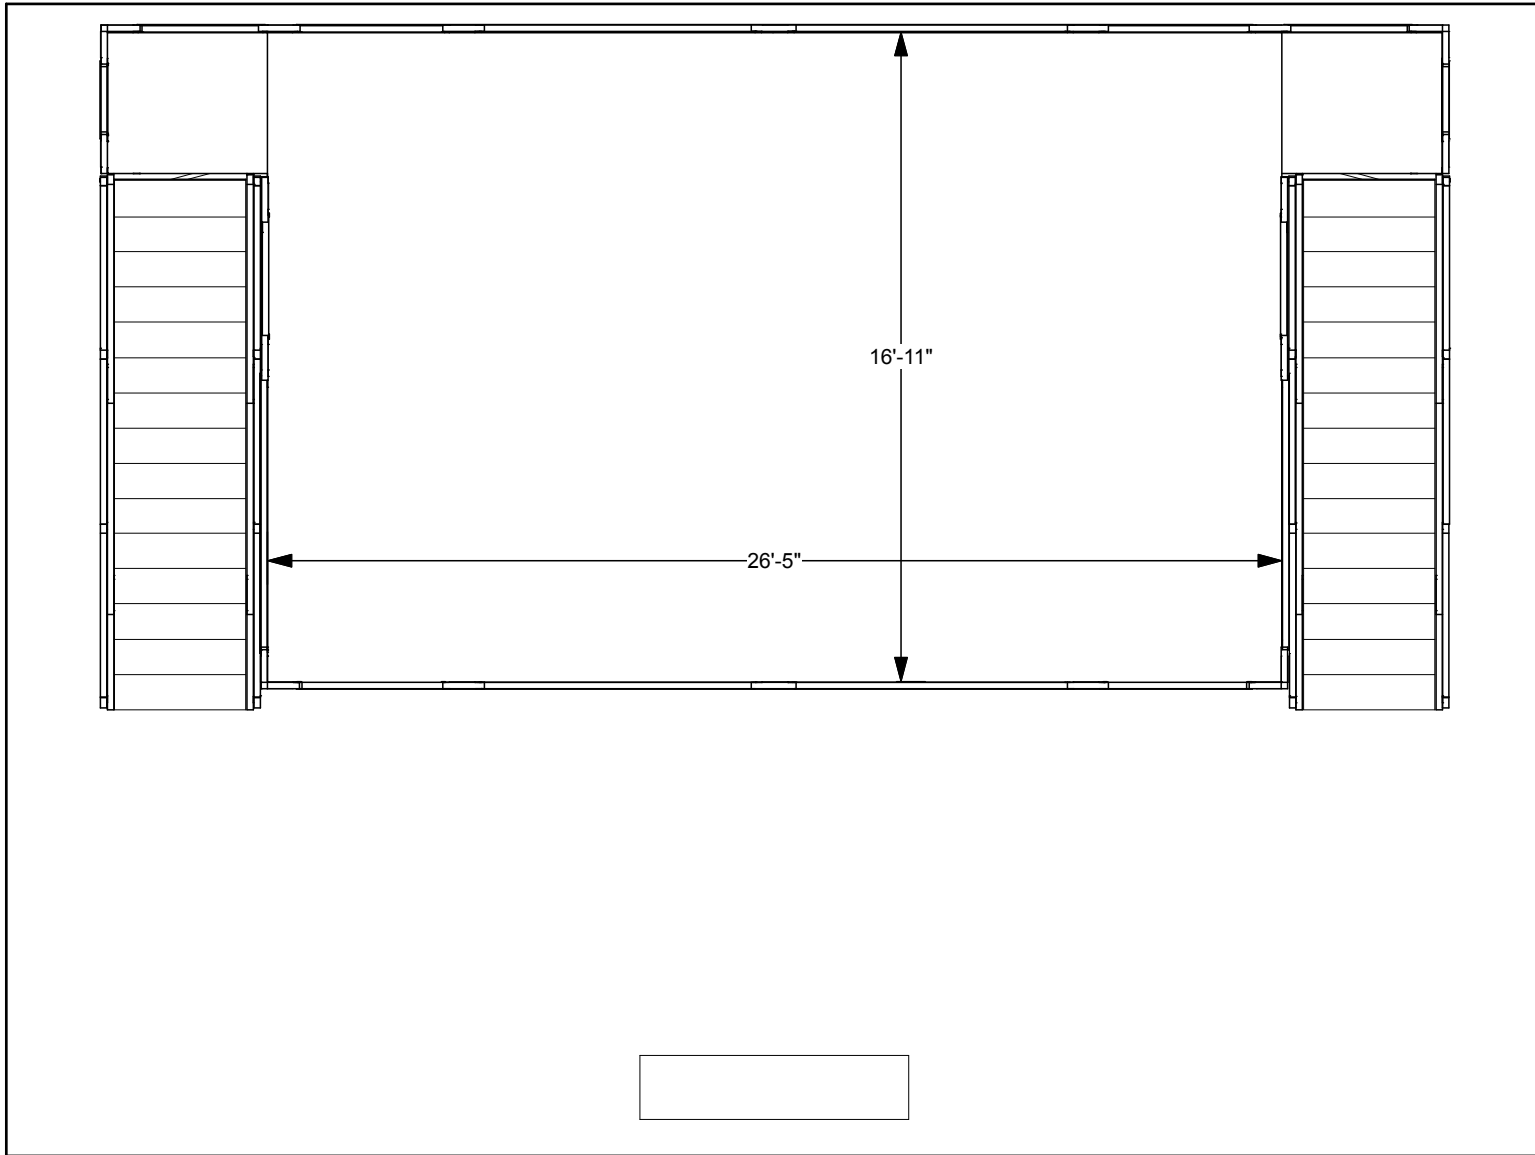

DESIGN : DD1727

DATE: 05/01/20

REFERENCE: 40x30

DRAWN BY: LH

© 2020

The designs shown herein are protected by copyright and other laws. This document is to be maintained in confidence. No portion of the information or design shown herein may be reproduced, electronically or otherwise, nor may any display be made from this design without written consent.

DRAWN BY: LH

DESIGN : DD1727

DATE: 05/01/20

REFERENCE: 45x30

© 2020

The designs shown herein are protected by copyright and other laws. This document is to be maintained in confidence. No portion of the information or design shown herein may be reproduced, electronically or otherwise, nor may any display be made from this design without written consent.