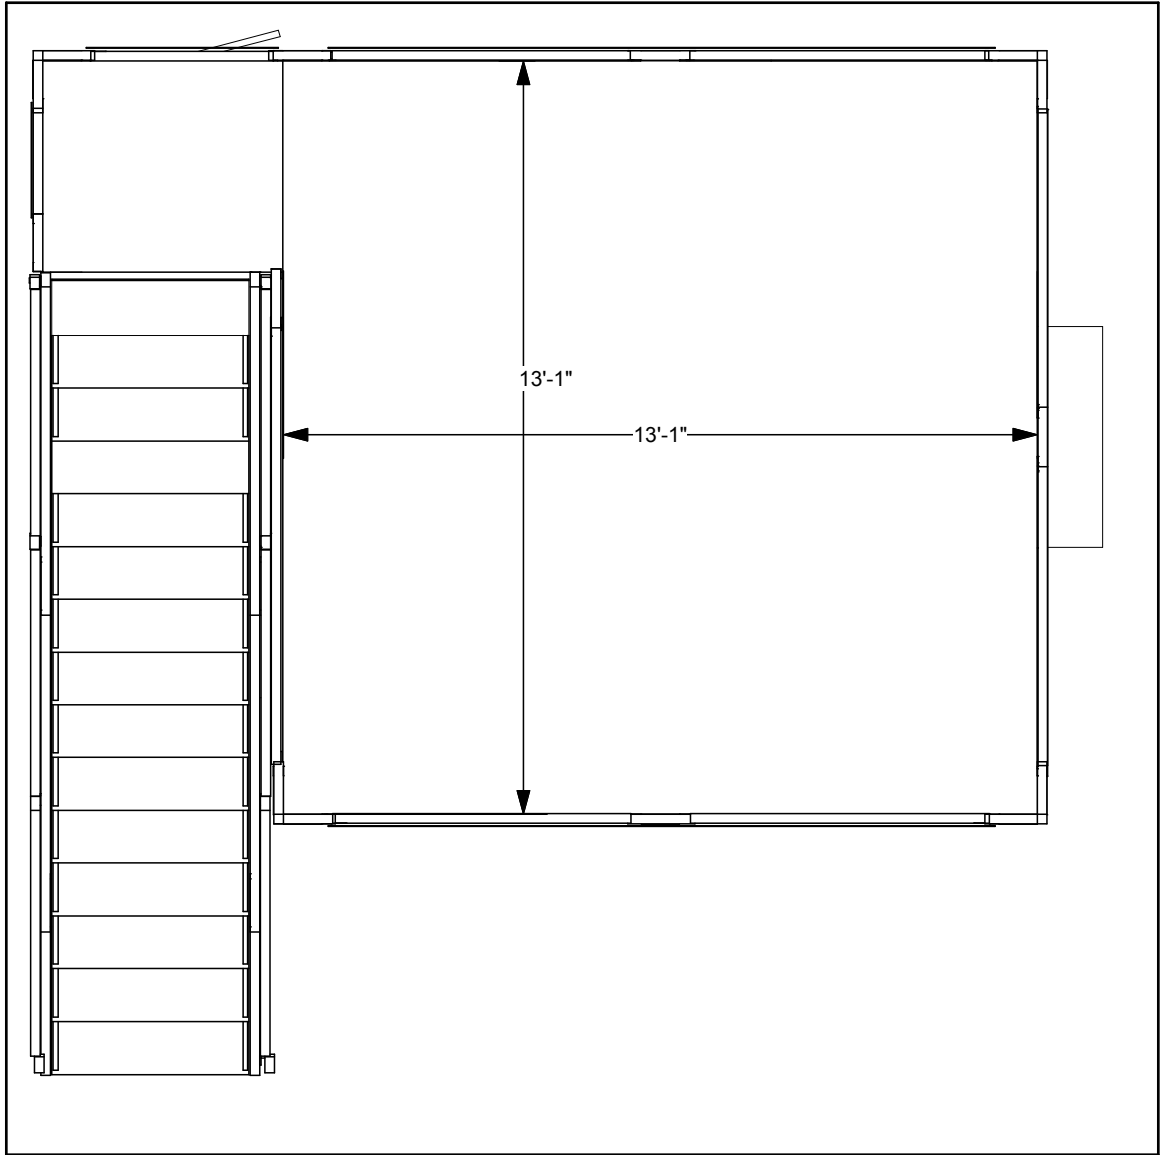

DRAWN BY: LH

**DESIGN : DD1313-LSS-RG**

**DATE:** 04/21/2020

**REFERENCE:** 20X20

© 2020

The designs shown herein are protected by copyright and other laws. This document is to be maintained in confidence. No portion of the information or design shown herein may be reproduced, electronically or otherwise, nor may any display be made from this design without written consent.