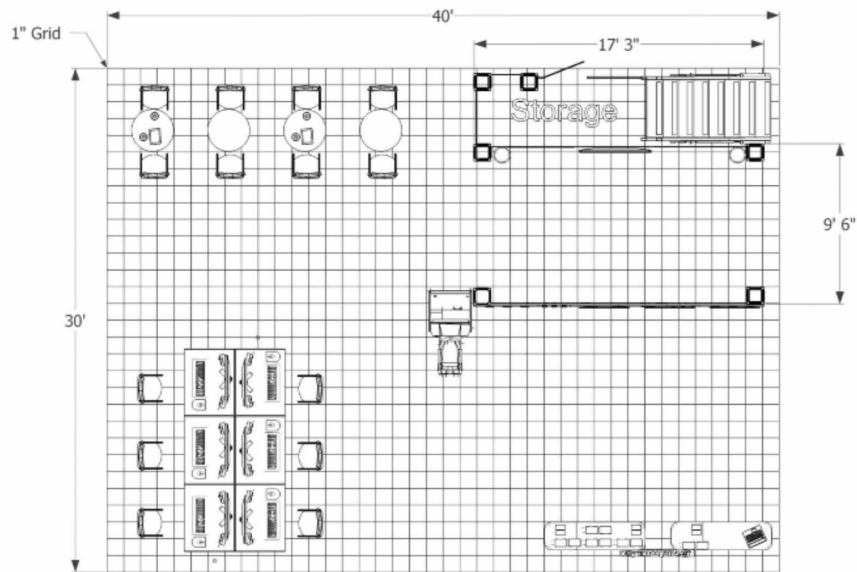

CL2025

First Floor

Second Floor

DIRECT 818-400-5409
P 818-563-3322, F 818-563-3377
www.ImageDesignCom.com
www.DoubleDeckExhibitRentals.com
www.TrussRentalDisplays.com
www.TradeShowPopUpDisplays.com