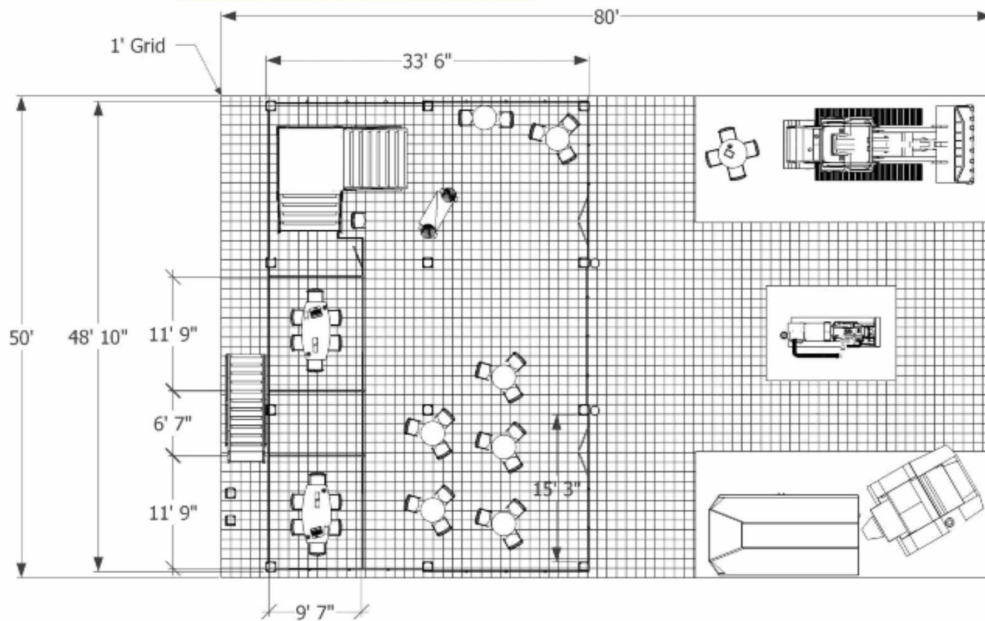

CA5035

First Floor

Second Floor

DIRECT 818-400-5409
P 818-563-3322, F 818-563-3377
www.ImageDesignCom.com
www.DoubleDeckExhibitRentals.com
www.TrussRentalDisplays.com
www.TradeShowPopUpDisplays.com