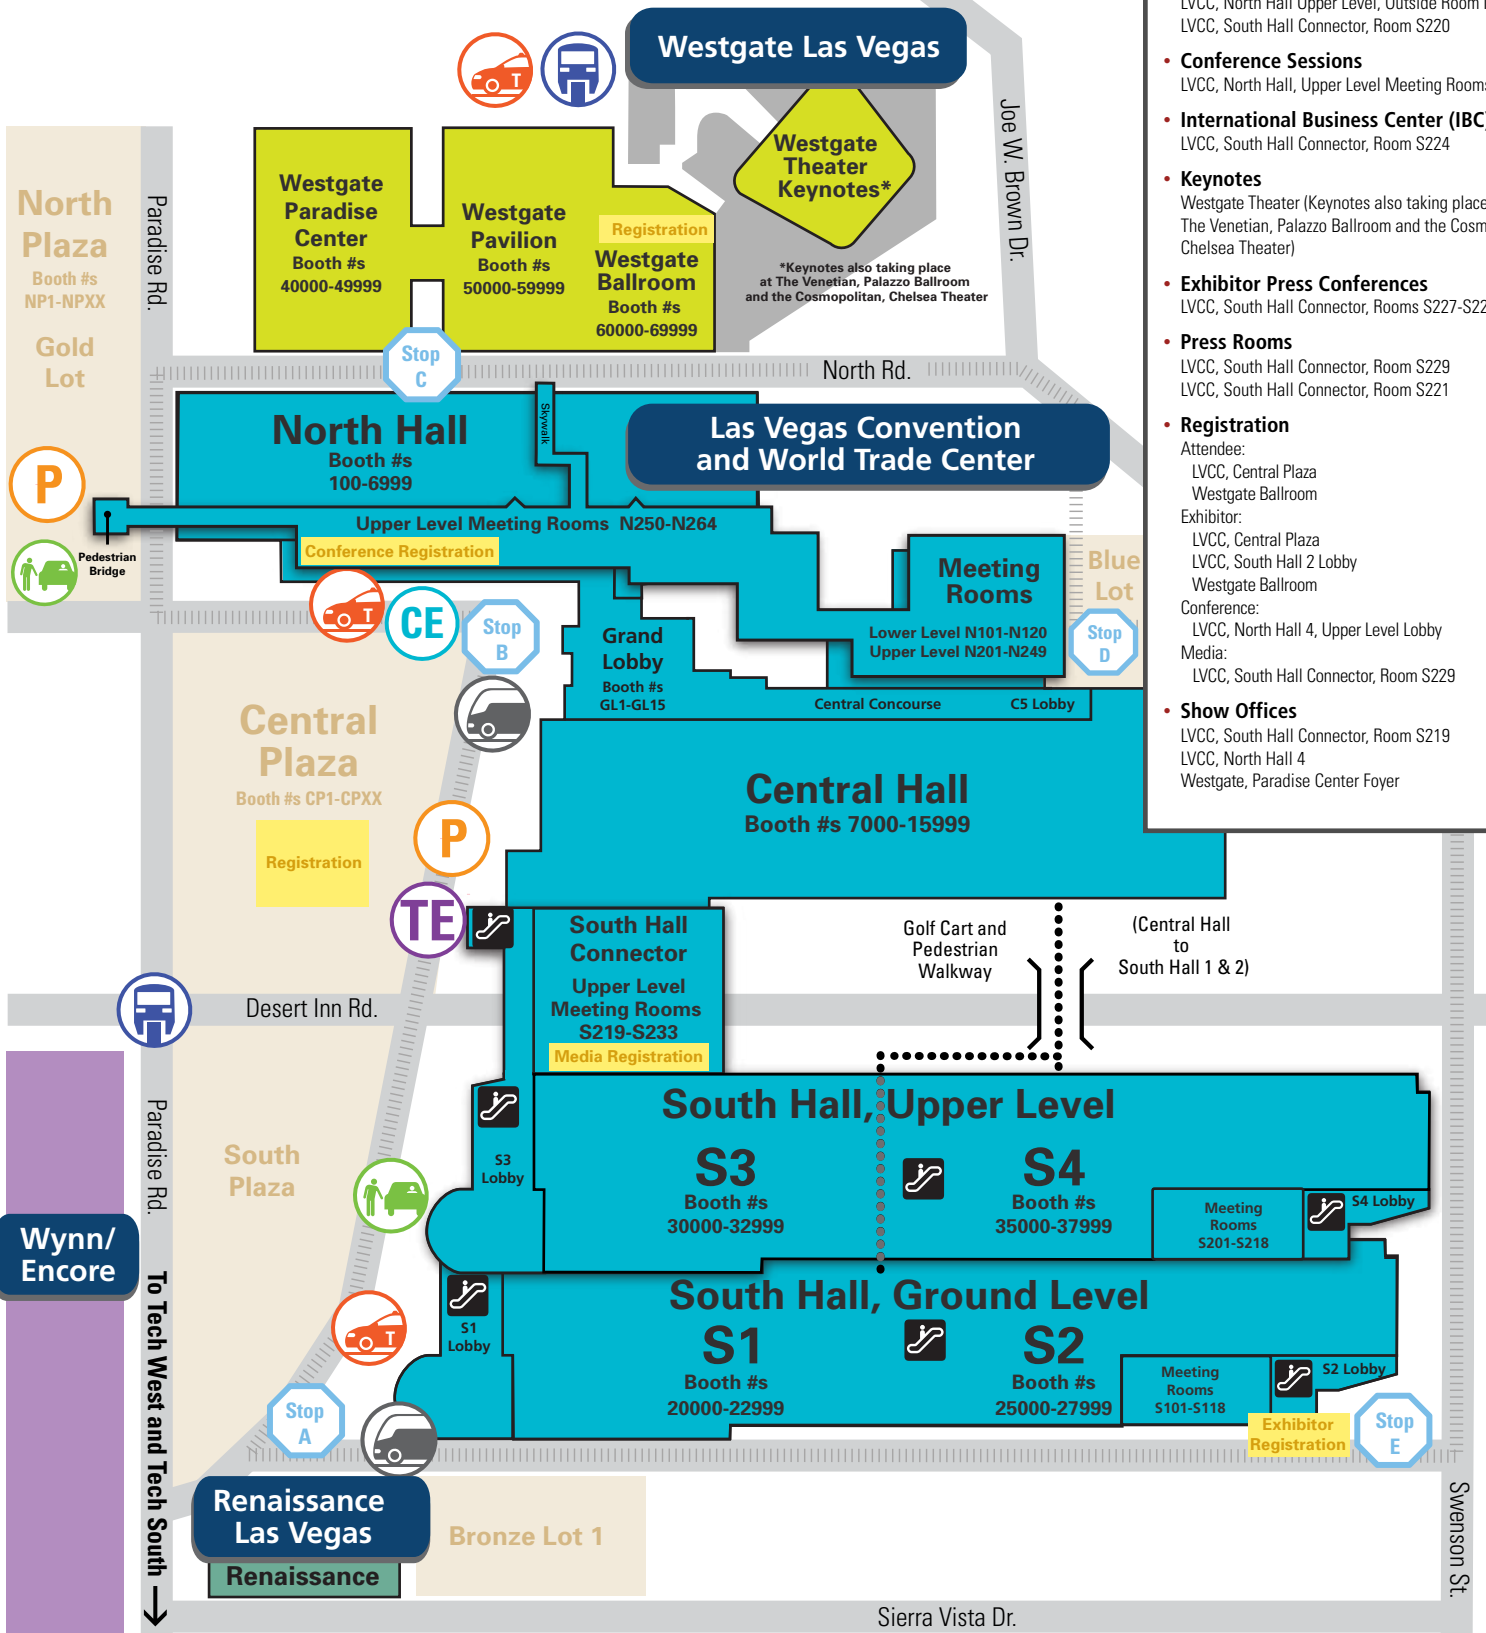

# Las Vegas City View Map

# Tech East

Las Vegas Convention and World Trade Center (LVCC),  
Westgate Las Vegas (Westgate) and  
Renaissance Las Vegas (Renaissance)

## Show Services at Tech East

- 2017 Exhibit Space Selection**  
LVCC, South Hall Connector, Room S223
- CEA Member Lounges**  
LVCC, North Hall Upper Level, Outside Room N250  
LVCC, South Hall Connector, Room S220
- Conference Sessions**  
LVCC, North Hall, Upper Level Meeting Rooms
- International Business Center (IBC)**  
LVCC, South Hall Connector, Room S224
- Keynotes**  
Westgate Theater (Keynotes also taking place at The Venetian, Palazzo Ballroom and the Cosmopolitan, Chelsea Theater)
- Exhibitor Press Conferences**  
LVCC, South Hall Connector, Rooms S227-S228
- Press Rooms**  
LVCC, South Hall Connector, Room S229  
LVCC, South Hall Connector, Room S221
- Registration**  
Attendee:  
LVCC, Central Plaza  
Westgate Ballroom  
Exhibitor:  
LVCC, Central Plaza  
LVCC, South Hall 2 Lobby  
Westgate Ballroom  
Conference:  
LVCC, North Hall 4, Upper Level Lobby  
Media:  
LVCC, South Hall Connector, Room S229
- Show Offices**  
LVCC, South Hall Connector, Room S219  
LVCC, North Hall 4  
Westgate, Paradise Center Foyer

Key: ★ Primary Location • Additional Location

Located throughout the CES show floor, these Marketplaces surround you with emerging products, ground-breaking ideas and the companies whose innovation brings these mind-blowing technologies to consumers around the world.