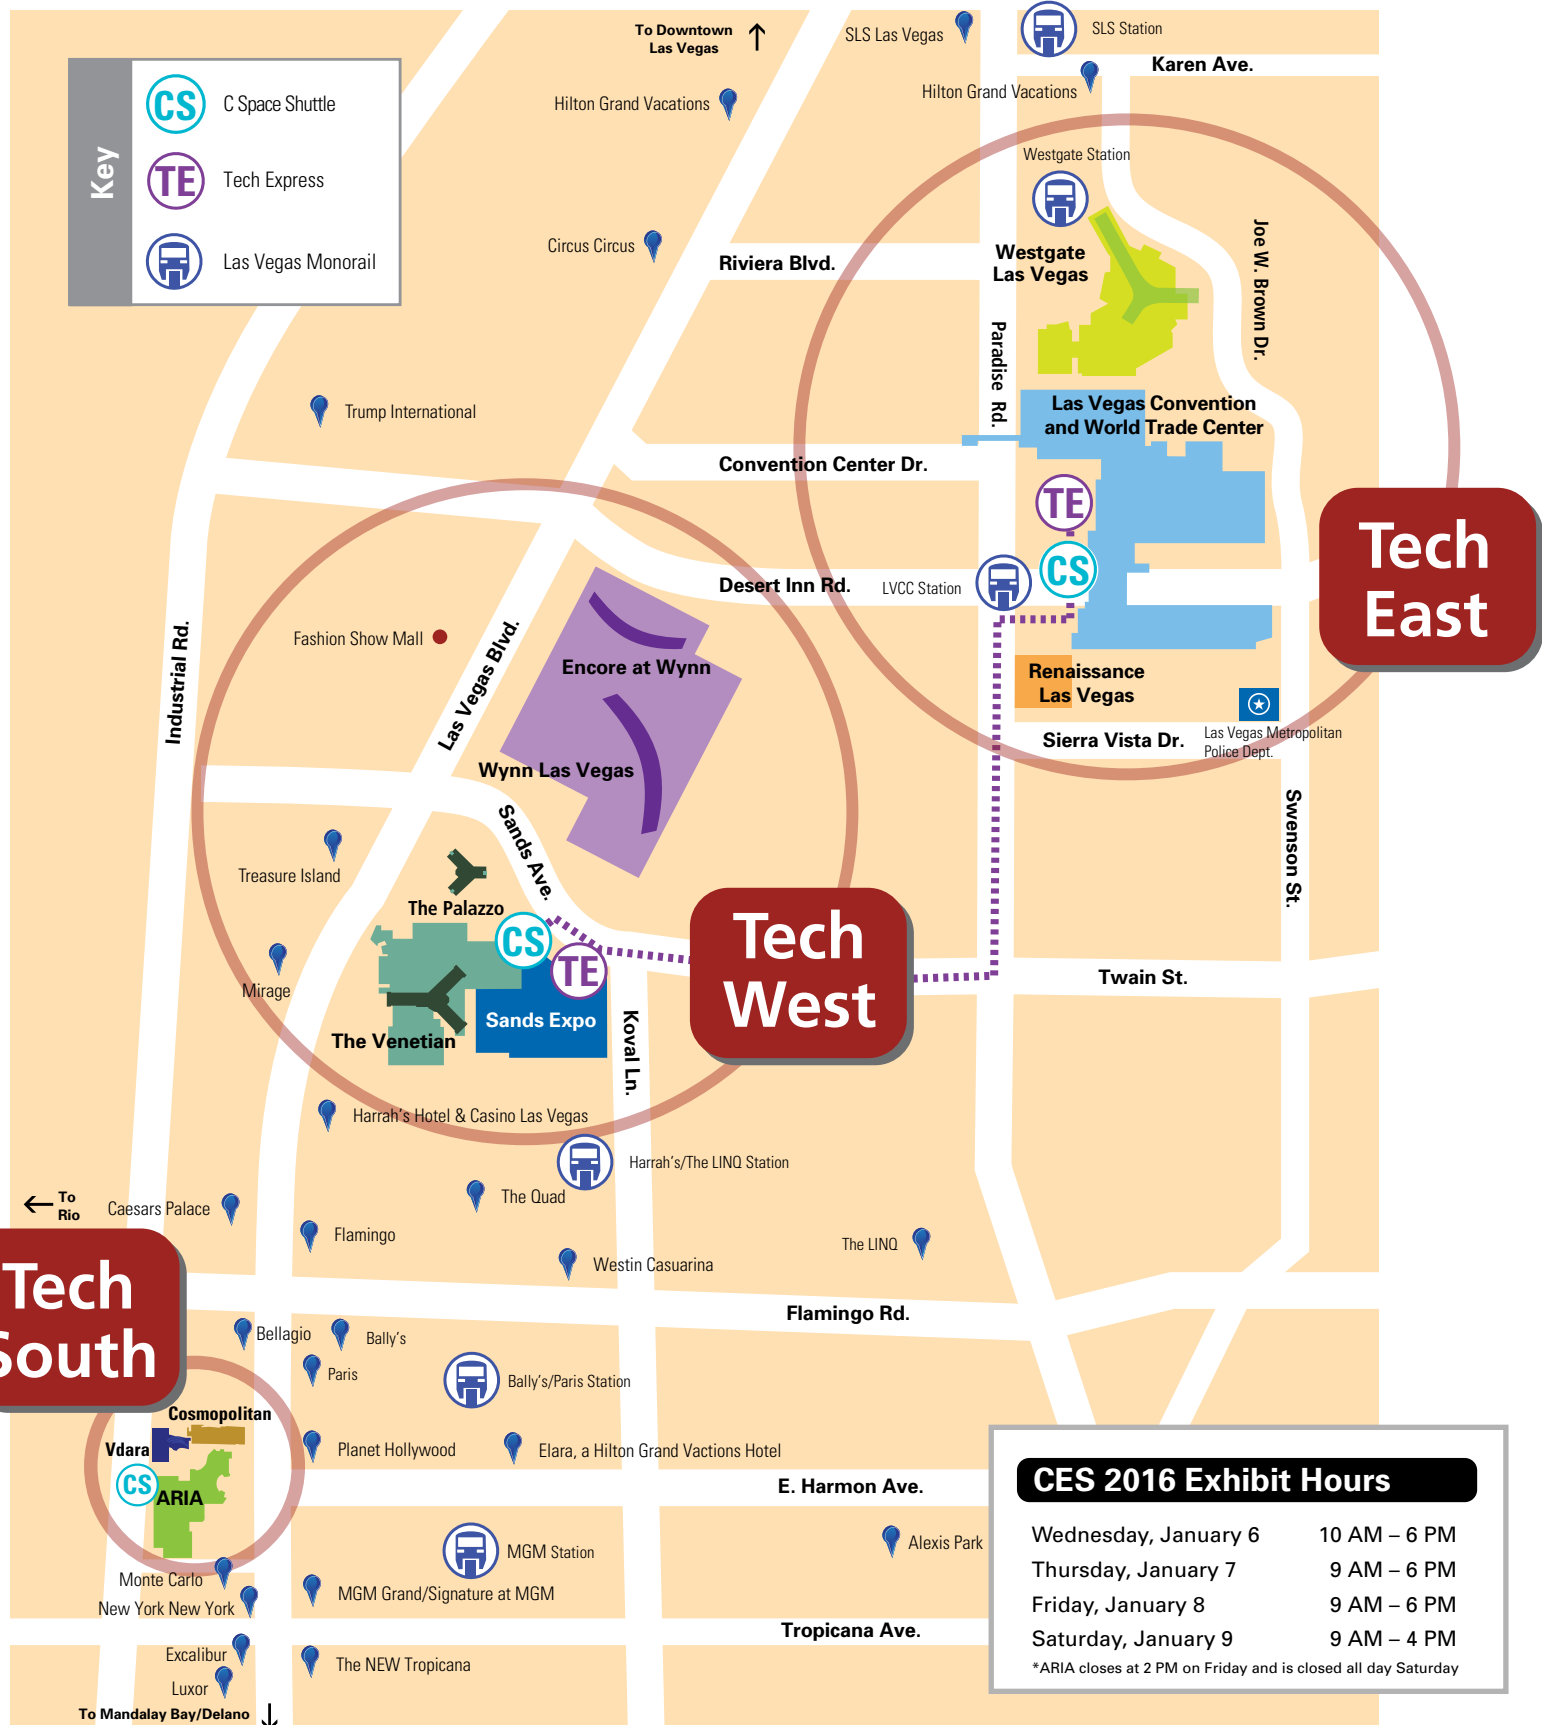

# Las Vegas City View Map

# Tech East

Las Vegas Convention and World Trade Center (LVCC),  
Westgate Las Vegas (Westgate) and  
Renaissance Las Vegas (Renaissance)

## Sands Expo/The Venetian, The Palazzo, Wynn Las Vegas and Encore at Wynn

Key: ★ Primary Location • Additional Location

Located throughout the CES show floor, these Marketplaces surround you with emerging products, ground-breaking ideas and the companies whose innovation brings these mind-blowing technologies to consumers around the world.